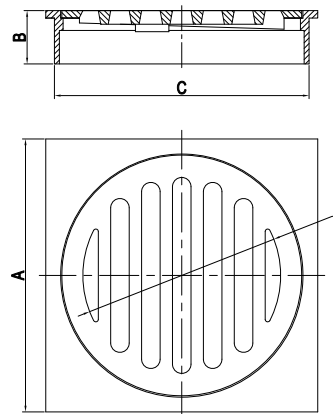

* Trapscrew Type

| | A | B | C | D |
|-------|------|----|------|-----|
| 71820 | Ø83 | 19 | Ø75 | Ø58 |
| 71830 | Ø110 | 19 | Ø103 | Ø80 |

elson GRATE SUIT ID PVC PIPE RND BRASS BLACK

Code: 71820 80mm

Code: 71830 100mm

* Trapscrew Type

| | A | B | C | D |
|-------|---------|----|------|-----|
| 71870 | 88x88 | 19 | Ø75 | Ø58 |
| 71880 | 110x110 | 19 | Ø103 | Ø80 |

elson GRATE SUIT ID PVC PIPE SQR BRASS BLACK

Code: 71870 80mm