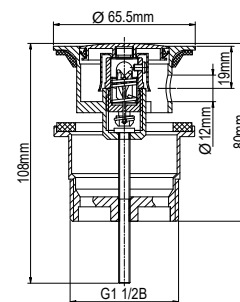

* Universal

- 32mm / 40mm Basin
- Over Flow / Non Over Flow
- 40mm Waste

POP-UP P&W OVER FLOW / NON OVER FLOW 32mm/40mm BASIN 40mm WASTE BLACK

Code: 71819

FEATURES

- Matt Black Electro Plated Finish
- Complies with WMTS-040, Watermark Certificate No.WMK20049
- Material: Solid Brass
- Application: Commercial & domestic projects
- Manufactured by Elson, certified to ISO 9001