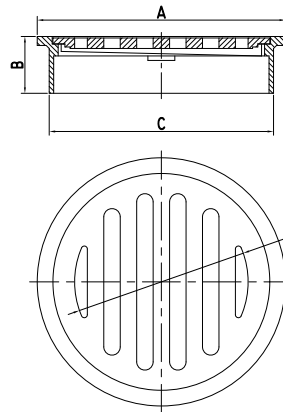

* Trapscrew Type

| | A | B | C | D |
|-------|------|----|------|-----|
| 71820 | Ø83 | 19 | Ø75 | Ø58 |
| 71830 | Ø110 | 19 | Ø103 | Ø80 |

elson GRATE SUIT ID PVC PIPE RND BRASS BLACK

Code: 71820 80mm

Code: 71830 100mm