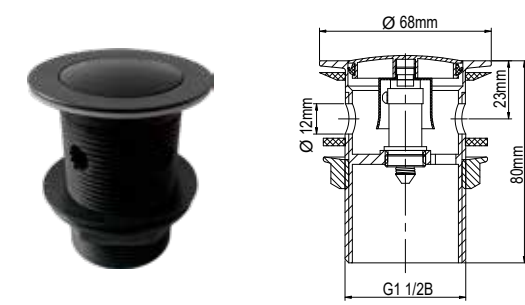

POP-UP PLUG & WASTE 32mm x 80mm BRASS BLACK

Code: 71809

POP-UP PLUG & WASTE 40mm x 80mm BRASS BLACK

Code: 71814

OVER FLOW POP-UP PLUG & WASTE 32mm x 80mm BRASS BLACK

Code: 71810

OVER FLOW POP-UP PLUG & WASTE 40mm x 80mm BRASS BLACK

Code: 71815

* Universal

- 32mm / 40mm Basin
- Over Flow / Non Over Flow
- 40mm Waste

POP-UP P&W OVER FLOW / NON OVER FLOW 32mm/40mm BASIN 40mm WASTE BLACK

Code: 71819

FEATURES

- Matt Black Electro Plated Finish
- Complies with WMTS-040, Watermark Certificate No.WMK20049
- Material: Solid Brass
- Application: Commercial & domestic projects
- Manufactured by Elson, certified to ISO 9001