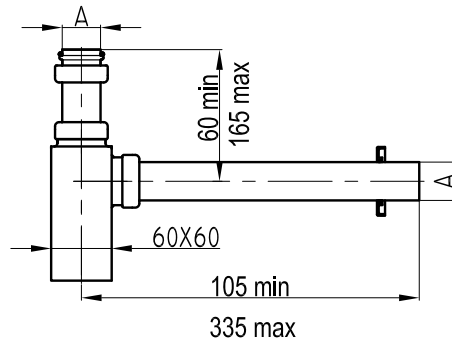

elson ADJUSTABLE BOTTLE TRAPS (MATT BLACK FINISH)

CODE A
71765 DN40

BOTTLE TRAP ADJUSTABLE 40mm x 335mm BLACK

Code: 71765

CODE A
71769 DN40

BOTTLE TRAP SQUARE ADJUSTABLE 40mm x 335mm BLACK

Code: 71769

FEATURES