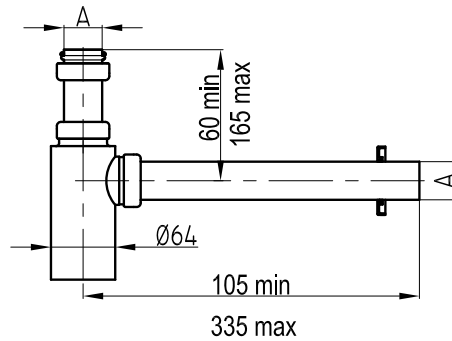

BUSHPEX CRIMP WATER & GAS CALIBRATION TOOL
to suit battery drill - round and deburr instantly

16mm 20mm 25mm

16mm 20mm 25mm 32mm

BLACK: water calibration tool

YELLOW: gas calibration tool

- Round and deburr instantly
- Black tools to suit BUSHPEX Crimp-On PEX Plumbing System
- Yellow tools to suit BUSHPEX Crimp Gas PEX-AL Piping System
- Save time, effort and money
- Fits your battery drill - maximum 500rpm
- Sizes: 16mm to 25mm for BUSHPEX Crimp-On PEX Plumbing System
- Sizes: 16mm to 63mm for BUSHPEX Crimp Gas PEX-AL Piping System

elson ADJUSTABLE BOTTLE TRAPS (MATT BLACK FINISH)

CODE A
71765 DN40

BOTTLE TRAP ADJUSTABLE 40mm x 335mm BLACK

Code: 71765

CODE A
71769 DN40

BOTTLE TRAP SQUARE ADJUSTABLE 40mm x 335mm BLACK

Code: 71769

FEATURES