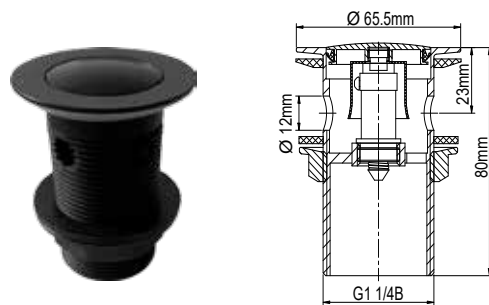

POP-UP PLUG & WASTE 32mm x 80mm BRASS BLACK

Code: 71809

POP-UP PLUG & WASTE 40mm x 80mm BRASS BLACK

Code: 71814

OVER FLOW POP-UP PLUG & WASTE 32mm x 80mm BRASS BLACK

Code: 71810

OVER FLOW POP-UP PLUG & WASTE 40mm x 80mm BRASS BLACK