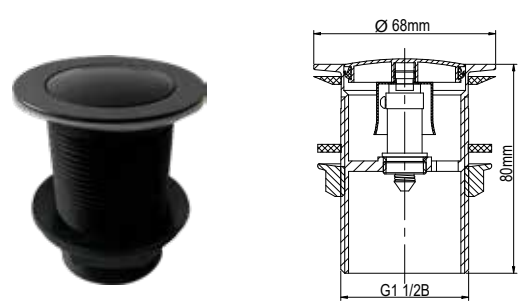

POP-UP PLUG & WASTE 32mm x 80mm BRASS BLACK

Code: 71809

POP-UP PLUG & WASTE 40mm x 80mm BRASS BLACK

Code: 71814

OVER FLOW POP-UP PLUG & WASTE 32mm x 80mm BRASS BLACK

Code: 71810

OVER FLOW POP-UP PLUG & WASTE 40mm x 80mm BRASS BLACK