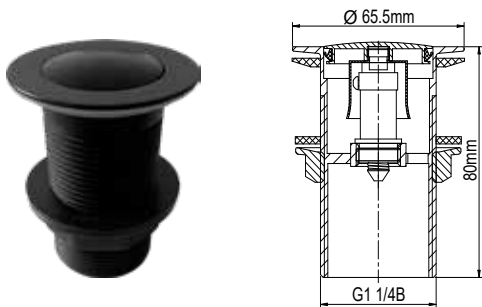

POP-UP PLUG & WASTE 32mm x 80mm BRASS BLACK

Code: 71809

POP-UP PLUG & WASTE 40mm x 80mm BRASS BLACK

Code: 71814

OVER FLOW POP-UP PLUG & WASTE 32mm x 80mm BRASS BLACK

Code: 71810

OVER FLOW POP-UP PLUG & WASTE 40mm x 80mm BRASS BLACK