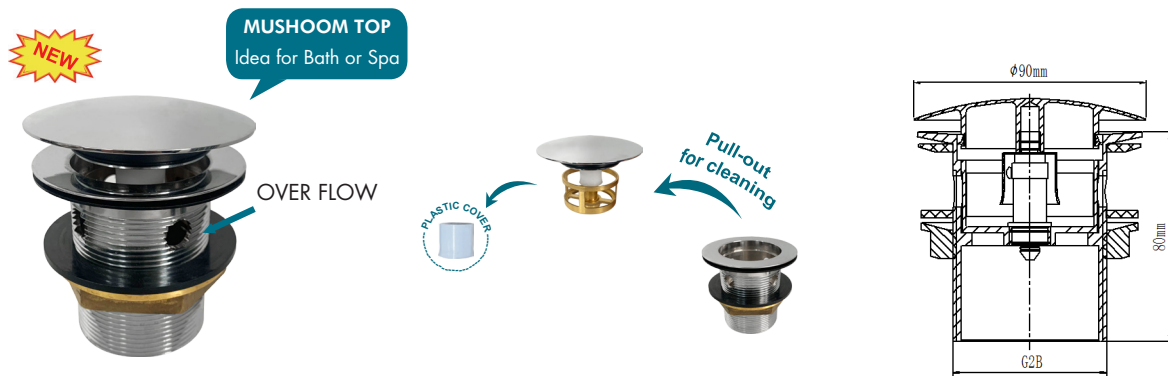

elson EZI-CLEAN POP-UP PLUG & WASTE

CODE	A	D(mm)
71421	G 1 1/4B	Φ 65.5
71427	G 1 1/2B	Φ 68

elson EZI-CLEAN POP-UP PLUG & WASTE BRASS CP

Code: 71421 32mm x 80mm

Code: 71427 40mm x 80mm

OVER FLOW

CODE	A	D(mm)
71423	G 1 1/4B	Φ 65.5
71435	G 1 1/2B	Φ 68

elson EZI-CLEAN OVER FLOW POP-UP PLUG & WASTE BRASS CP

Code: 71423 32mm x 80mm

Code: 71435 40mm x 80mm

32/40mm Basin

CODE	A
71431	G 1 1/4B
71433	G 1 1/2B

elson EZI-CLEAN MULTI POP-UP PLUG & WASTE BRASS CP

Code: 71431 32/40mm BASIN x 32mm

Code: 71433 32/40mm BASIN x 40mm

elson EZI-CLEAN POP-UP PLUG & WASTE

elson EZI-CLEAN OVER FLOW MULTI POP-UP MUSHOOM RND P&W 50mm x 80mm BRASS CP

Code: 71437

elson EZI-CLEAN MULTI POP-UP MUSHOOM RND PLUG & WASTE 50mm x 50mm BRASS CP

Code: 71447

Features & Approval

- Pop-up mechanism can be taken out for cleaning
- Ideal for Bath, Spa, Basin, Sink installations
- The plastic cover prevents hair from entangling
- Quality Brass Material
- End connectors comply with AS 1589
- Watermark Certificate Number WMKT20049 in compliance with WMTS 040