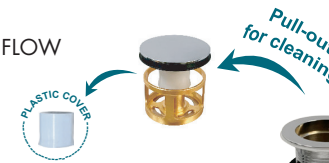

elson EZI-CLEAN POP-UP PLUG & WASTE

CODE	A	D(mm)
71421	G 1 1/4B	Φ 65.5
71427	G 1 1/2B	Φ 68

elson EZI-CLEAN POP-UP PLUG & WASTE BRASS CP

Code: 71421 32mm x 80mm

Code: 71427 40mm x 80mm

OVER FLOW

CODE	A	D(mm)
71423	G 1 1/4B	Φ 65.5
71435	G 1 1/2B	Φ 68

elson EZI-CLEAN OVER FLOW POP-UP PLUG & WASTE BRASS CP

Code: 71423 32mm x 80mm

Code: 71435 40mm x 80mm

32/40mm Basin

CODE	A
71431	G 1 1/4B
71433	G 1 1/2B

elson EZI-CLEAN MULTI POP-UP PLUG & WASTE BRASS CP

Code: 71431 32/40mm BASIN x 32mm

Code: 71433 32/40mm BASIN x 40mm

elson EZI-CLEAN POP-UP PLUG & WASTE

elson EZI-CLEAN OVER FLOW MULTI POP-UP MUSHOOM RND P&W 50mm x 80mm BRASS CP

Code: 71437

elson EZI-CLEAN MULTI POP-UP MUSHOOM RND PLUG & WASTE 50mm x 50mm BRASS CP

Code: 71447

Features & Approval

- Pop-up mechanism can be taken out for cleaning
- Ideal for Bath, Spa, Basin, Sink installations
- The plastic cover prevents hair from entangling
- Quality Brass Material
- End connectors comply with AS 1589
- Watermark Certificate Number WMKT20049 in compliance with WMTS 040