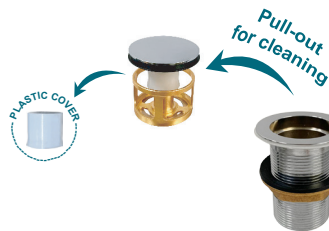

elson EZI-CLEAN POP-UP PLUG & WASTE

CODE	A	D(mm)
71421	G 1 1/4B	Φ 65.5
71427	G 1 1/2B	Φ 68

elson EZI-CLEAN POP-UP PLUG & WASTE BRASS CP

Code: 71421 32mm x 80mm

Code: 71427 40mm x 80mm

OVER FLOW

CODE	A	D(mm)
71423	G 1 1/4B	Φ 65.5
71435	G 1 1/2B	Φ 68

elson EZI-CLEAN OVER FLOW POP-UP PLUG & WASTE BRASS CP

Code: 71423 32mm x 80mm

Code: 71435 40mm x 80mm

32/40mm Basin

CODE	A
71431	G 1 1/4B
71433	G 1 1/2B

elson EZI-CLEAN MULTI POP-UP PLUG & WASTE BRASS CP

Code: 71431 32/40mm BASIN x 32mm

Code: 71433 32/40mm BASIN x 40mm

elson EZI-CLEAN POP-UP PLUG & WASTE

elson EZI-CLEAN OVER FLOW MULTI POP-UP MUSHOOM RND P&W 50mm x 80mm BRASS CP

Code: 71437

elson EZI-CLEAN MULTI POP-UP MUSHOOM RND PLUG & WASTE 50mm x 50mm BRASS CP

Code: 71447

Features & Approval

- Pop-up mechanism can be taken out for cleaning
- Ideal for Bath, Spa, Basin, Sink installations
- The plastic cover prevents hair from entangling
- Quality Brass Material
- End connectors comply with AS 1589
- Watermark Certificate Number WMKT20049 in compliance with WMTS 040