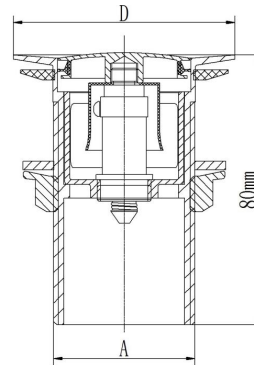

elson EZI-CLEAN POP-UP PLUG & WASTE

CODE	A	D(mm)
71421	G 1 1/4B	Φ 65.5
71427	G 1 1/2B	Φ 68

elson EZI-CLEAN POP-UP PLUG & WASTE BRASS CP

Code: 71421 32mm x 80mm

Code: 71427 40mm x 80mm

OVER FLOW

CODE	A	D(mm)
71423	G 1 1/4B	Φ 65.5
71435	G 1 1/2B	Φ 68

elson EZI-CLEAN OVER FLOW POP-UP PLUG & WASTE BRASS CP

Code: 71423 32mm x 80mm

Code: 71435 40mm x 80mm

32/40mm Basin

CODE	A
71431	G 1 1/4B
71433	G 1 1/2B

elson EZI-CLEAN MULTI POP-UP PLUG & WASTE BRASS CP

Code: 71431 32/40mm BASIN x 32mm

Code: 71447

Features & Approval

- Pop-up mechanism can be taken out for cleaning
- Ideal for Bath, Spa, Basin, Sink installations
- The plastic cover prevents hair from entangling
- Quality Brass Material
- End connectors comply with AS 1589
- Watermark Certificate Number WMKT20049 in compliance with WMTS 040