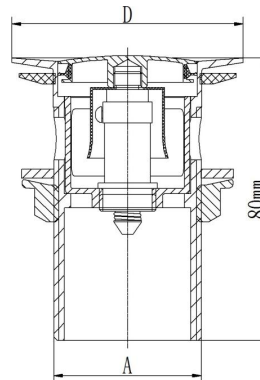

elson EZI-CLEAN POP-UP PLUG & WASTE

CODE	A	D(mm)
71421	G 1 1/4B	Φ 65.5
71427	G 1 1/2B	Φ 68

elson EZI-CLEAN POP-UP PLUG & WASTE BRASS CP

Code: 71421 32mm x 80mm

Code: 71427 40mm x 80mm

OVER FLOW

CODE	A	D(mm)
71423	G 1 1/4B	Φ 65.5
71435	G 1 1/2B	Φ 68

elson EZI-CLEAN OVER FLOW POP-UP PLUG & WASTE BRASS CP

Code: 71423 32mm x 80mm

Code: 71435 40mm x 80mm

32/40mm Basin

CODE	A
71431	G 1 1/4B
71433	G 1 1/2B

elson EZI-CLEAN MULTI POP-UP PLUG & WASTE BRASS CP

Code: 71431 32/40mm BASIN x 32mm

Code: 71447

Features & Approval

- Pop-up mechanism can be taken out for cleaning
- Ideal for Bath, Spa, Basin, Sink installations
- The plastic cover prevents hair from entangling
- Quality Brass Material
- End connectors comply with AS 1589
- Watermark Certificate Number WMKT20049 in compliance with WMTS 040