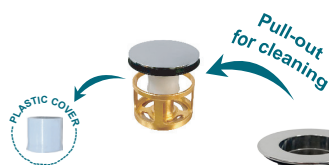

elson EZI-CLEAN POP-UP PLUG & WASTE

CODE	A	D(mm)
71421	G 1 1/4B	Φ 65.5
71427	G 1 1/2B	Φ 68

elson EZI-CLEAN POP-UP PLUG & WASTE BRASS CP

Code: 71421 32mm x 80mm

Code: 71427 40mm x 80mm

OVER FLOW

CODE	A	D(mm)
71423	G 1 1/4B	Φ 65.5
71435	G 1 1/2B	Φ 68

elson EZI-CLEAN OVER FLOW POP-UP PLUG & WASTE BRASS CP

Code: 71423 32mm x 80mm

Code: 71435 40mm x 80mm

32/40mm Basin

CODE	A
71431	G 1 1/4B
71433	G 1 1/2B

elson EZI-CLEAN MULTI POP-UP PLUG & WASTE BRASS CP

Code: 71431 32/40mm BASIN x 32mm

Code: 71433 32/40mm BASIN x 40mm

elson EZI-CLEAN POP-UP PLUG & WASTE

elson EZI-CLEAN OVER FLOW MULTI POP-UP MUSHOOM RND P&W 50mm x 80mm BRASS CP

Code: 71437

elson EZI-CLEAN MULTI POP-UP MUSHOOM RND PLUG & WASTE 50mm x 50mm BRASS CP

Code: 71447

Features & Approval

- Pop-up mechanism can be taken out for cleaning
- Ideal for Bath, Spa, Basin, Sink installations
- The plastic cover prevents hair from entangling
- Quality Brass Material
- End connectors comply with AS 1589
- Watermark Certificate Number WMKT20049 in compliance with WMTS 040