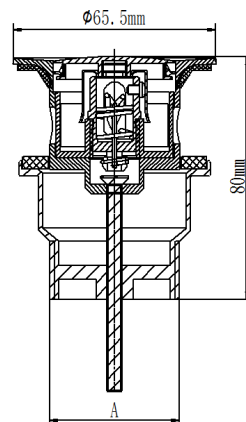

elson EZI-CLEAN POP-UP PLUG & WASTE

CODE	A	D(mm)
71421	G 1 1/4B	Φ 65.5
71427	G 1 1/2B	Φ 68

elson EZI-CLEAN POP-UP PLUG & WASTE BRASS CP

Code: 71421 32mm x 80mm

Code: 71427 40mm x 80mm

OVER FLOW

CODE	A	D(mm)
71423	G 1 1/4B	Φ 65.5
71435	G 1 1/2B	Φ 68

elson EZI-CLEAN OVER FLOW POP-UP PLUG & WASTE BRASS CP

Code: 71423 32mm x 80mm

Code: 71435 40mm x 80mm

32/40mm Basin

CODE	A
71431	G 1 1/4B
71433	G 1 1/2B

elson EZI-CLEAN MULTI POP-UP PLUG & WASTE BRASS CP

Code: 71431 32/40mm BASIN x 32mm

Code: 71433 32/40mm BASIN x 40mm

elson EZI-CLEAN POP-UP PLUG & WASTE

elson EZI-CLEAN OVER FLOW MULTI POP-UP MUSHOOM RND P&W 50mm x 80mm BRASS CP

Code: 71437

elson EZI-CLEAN MULTI POP-UP MUSHOOM RND PLUG & WASTE 50mm x 50mm BRASS CP

Code: 71447

Features & Approval

- Pop-up mechanism can be taken out for cleaning
- Ideal for Bath, Spa, Basin, Sink installations
- The plastic cover prevents hair from entangling
- Quality Brass Material
- End connectors comply with AS 1589
- Watermark Certificate Number WMKT20049 in compliance with WMTS 040