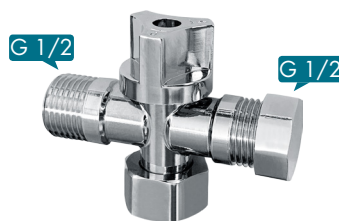

elson ISOLATION TAPS LOOSE NUT

MINI CISTERN TAP 1/2" C/P
LOOSE NUT
Code: 60373

1/4 TURN CISTERN TAP CHROME
LOOSE NUT
Code: 60353

1/4 TURN CISTERN TAP
WITH NON RETURN VALVE C/P LOOSE NUT
Code: 60821

WASHING MACHINE TAP 3/4" C/P
LOOSE NUT
Code: 60376

1/4 TURN WASHING MACHINE TAP CHROME
LOOSE NUT
Code: 60356

1/4 TURN WASHING MACHINE TAP
WITH NON RETURN VALVE C/P LOOSE NUT
Code: 60823

1/4 TURN DUAL ISOLATION TAP
1/2"MI x 3/4"MI W/NON RETURN VALVE
LOOSE NUT
Code: 60839

1/4 TURN DUAL ISOLATION TAP
1/2"MI x 1/2"MI W/NON RETURN VALVE
LOOSE NUT
Code: 60840

CISTERN TAP IN WALL RIGHT ANGLE
1/2" C/P LOOSE NUT
Code: 60819

FEATURES

- Made of DR Brass
- WaterMark Certificate No. WMKA 02498, Conforms with AS/NZS 3718
- Maximum Working Temperature 80°C
- Maximum Pressure Rating 1300kPa
- Manufactured by Elson, certified to ISO 9001

Code: 60379

1/4 TURN MINI CISTERN TAP WITH NON RETURN VALVE C/P

Code: 60820

1/4 TURN WASHING MACHINE TAP WITH NON RETURN VALVE C/P

Code: 60822

1/4 TURN DUAL ISOLATION TAP W/NON RETURN VALVE

Code: 60834

1/4 TURN DUAL ISOLATION TAP 1/2"MI x 3/4"MI W/NON RETURN VALVE 1/2"MI INLET