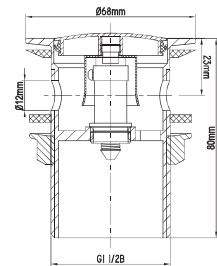

POP-UP PLUG & WASTE 32mm x 80mm BRASS BLACK

Code: 71809

POP-UP PLUG & WASTE 40mm x 80mm BRASS BLACK

Code: 71814

OVER FLOW POP-UP PLUG & WASTE 32mm x 80mm BRASS BLACK

Code: 71810

OVER FLOW POP-UP PLUG & WASTE 40mm x 80mm BRASS BLACK