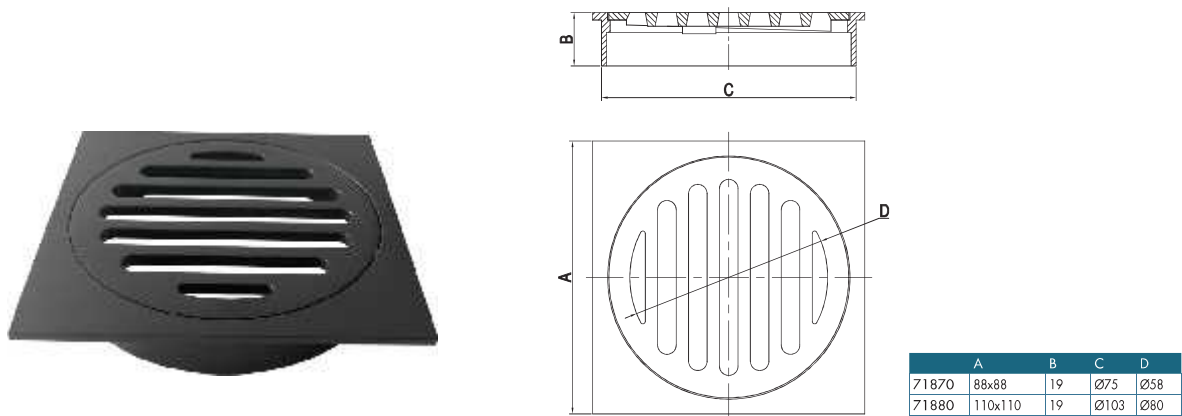

elson GRATE SUIT ID PVC PIPE RND BRASS BLACK

Code: 71820 80mm Code: 71830 100mm

elson GRATE SUIT ID PVC PIPE SQR BRASS BLACK

Code: 71870 80mm Code: 71880 100mm

FEATURES

- Matt Black Finish
- Complies with WMTS-040, Watermark Certificate No. WMK20049
- Material: DR Brass
- Application: Commercial & domestic projects
- Manufactured in our ISO 9001 Certified Factory