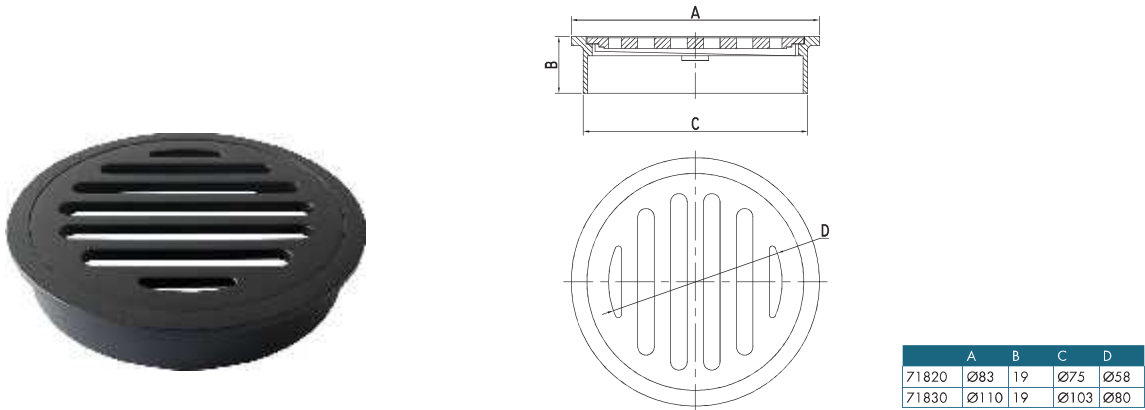

elson GRATES (MATT BLACK FINISH)

elson GRATE SUIT ID PVC PIPE RND BRASS BLACK

Code: 71820 80mm Code: 71830 100mm