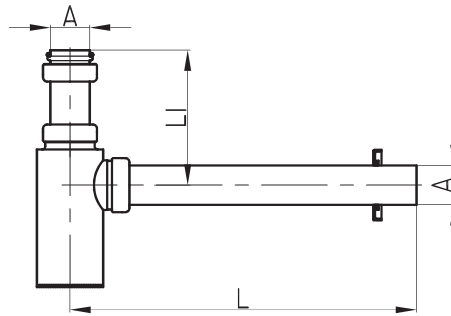

CODE	L(mm)	L1(mm)	A
71765	335	60-165	DN40

BOTTLE TRAP 40mm x 335mm BLACK

Code: 71765

CODE	L(mm)	L1(mm)	A
71769	335	60-165	DN40

BOTTLE TRAP SQUARE 40mm x 335mm BLACK

Code: 71769

FEATURES

- Matt Black Finish
- Complies with AS1589, Watermark Certificate No. WMK26589
- Material: DR Brass
- Application: Commercial & domestic projects
- Manufactured in our ISO 9001 Certified Factory