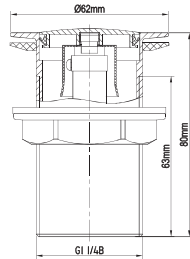

POP-UP PLUG & WASTE 32mm x 80mm BRASS BLACK

Code: 71809

POP-UP PLUG & WASTE 40mm x 80mm BRASS BLACK

Code: 71814

OVER FLOW POP-UP PLUG & WASTE 32mm x 80mm BRASS BLACK

Code: 71810

OVER FLOW POP-UP PLUG & WASTE 40mm x 80mm BRASS BLACK