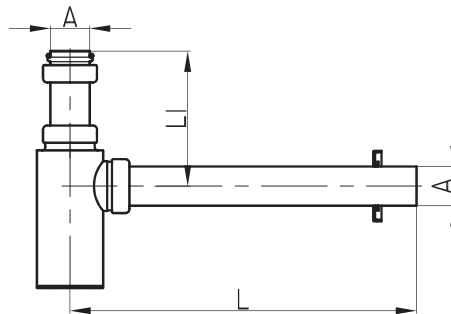

CODE	L(mm)	L1(mm)	A
71765	335	60-165	DN40

BOTTLE TRAP 40mm x 335mm BLACK

Code: 71765

CODE	L(mm)	L1(mm)	A
71769	335	60-165	DN40

BOTTLE TRAP SQUARE 40mm x 335mm BLACK

Code: 71769

FEATURES

- Matt Black Finish
- Complies with AS1589, Watermark Certificate No. WMK26589
- Material: DR Brass
- Application: Commercial & domestic projects
- Manufactured in our ISO 9001 Certified Factory