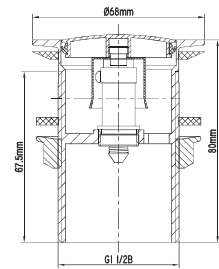

POP-UP PLUG & WASTE 32mm x 80mm BRASS BLACK

Code: 71809

POP-UP PLUG & WASTE 40mm x 80mm BRASS BLACK

Code: 71814

OVER FLOW POP-UP PLUG & WASTE 32mm x 80mm BRASS BLACK

Code: 71810

OVER FLOW POP-UP PLUG & WASTE 40mm x 80mm BRASS BLACK