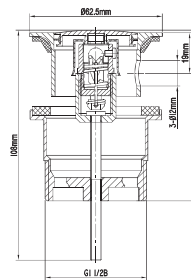

POP-UP P&W OVER FLOW / NON OVER FLOW 32mm/40mm BASIN 40mm WASTE BLACK

Code: 71819

FEATURES

- Matt Black Finish
- Complies with WMTS-040, Watermark Certificate No. WMK20049
- Material: DR Brass
- Application: Commercial & domestic projects
- Manufactured in our ISO 9001 Certified Factory