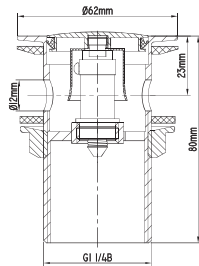

CODE	L(mm)	L1(mm)	A
71765	335	60-165	DN40

BOTTLE TRAP 40mm x 335mm BLACK

Code: 71765

CODE	L(mm)	L1(mm)	A
71769	335	60-165	DN40

BOTTLE TRAP SQUARE 40mm x 335mm BLACK

Code: 71769

FEATURES

- Matt Black Finish
- Complies with AS1589, Watermark Certificate No. WMK26589
- Material: DR Brass
- Application: Commercial & domestic projects
- Manufactured in our ISO 9001 Certified Factory

POP-UP PLUG & WASTE 32mm x 80mm BRASS BLACK

Code: 71809

POP-UP PLUG & WASTE 40mm x 80mm BRASS BLACK

Code: 71814

OVER FLOW POP-UP PLUG & WASTE 32mm x 80mm BRASS BLACK

Code: 71810

OVER FLOW POP-UP PLUG & WASTE 40mm x 80mm BRASS BLACK