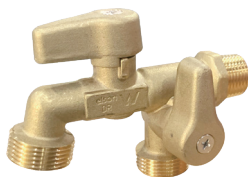

elson BALL HOSE COCK

BALL HOSE COCK DR BRASS R1/2 INLET x G3/4B MI OUTLET

Code: 72640

BALL HOSE COCK DR BRASS G1/2 FI INLET x G3/4B MI OUTLET

Code: 72644

BALL HOSE COCK DR BRASS R3/4 INLET x G1B MI OUTLET

Code: 72650

BALL HOSE COCK DR BRASS G3/4 FI INLET x G1B MI OUTLET

Code: 72654

BALL HOSE COCK DUAL OUTLET DR BRASS
R1/2 INLET x G3/4B MI OUTLET

Code: 72662

BALL HOSE COCK DUAL OUTLET DR BRASS
Rp1/2 FI INLET x G3/4B MI OUTLET

Code: 72664

BALL HOSE COCK DUAL OUTLET DR BRASS
R3/4 INLET x G1B MI OUTLET

Code: 72666

BALL HOSE COCK DUAL OUTLET DR BRASS
Rp3/4 FI INLET x G1B MI OUTLET

Code: 72668

FEATURES

- DR Brass Construction
- WaterMark Certificate No. WMKA 02498, Conforms with AS/NZS 3718
- Maximum Working Temperature 80°C
- Maximum Working Pressure 1300kPa
- Manufactured by Elson, certified to ISO 9001